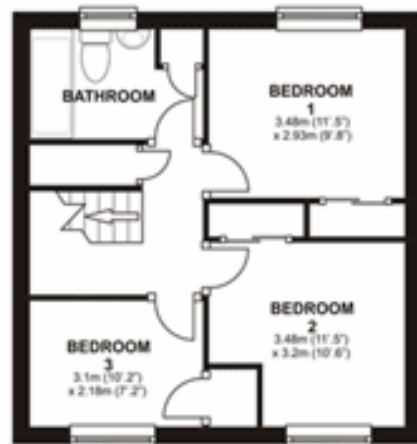

5 Martin Close

GROSS INTERNAL FLOOR AREA APPROX.
83.7 metres sq.
(900.94 sq. Ft)

Ground Floor
Gross internal floor area approx.
42.9 metres sq.
(461.77 sq. ft)

First Floor
Gross internal floor area approx.
40.8 metres sq.
(439.17 sq. ft)

6 Martin Close

GROSS INTERNAL FLOOR AREA APPROX.
83.7 metres sq.
(900.94 sq. Ft)

Ground Floor
Gross internal floor area approx.
42.9 metres sq.
(461.77 sq. ft)

First Floor
Gross internal floor area approx.
40.8 metres sq.
(439.17 sq. ft)