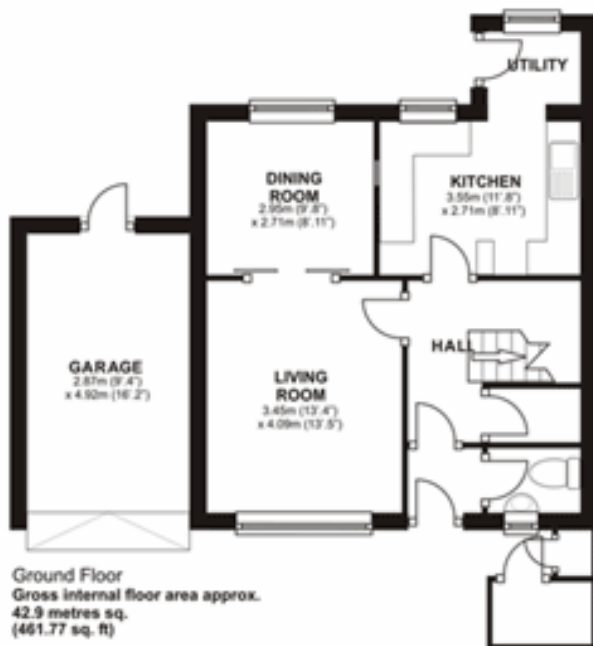

5 Martin Close

GROSS INTERNAL FLOOR AREA APPROX.
83.7 metres sq.
(900.94 sq. Ft)

Ground Floor
Gross internal floor area approx.
42.9 metres sq.
(461.77 sq. ft)

First Floor
Gross internal floor area approx.
40.8 metres sq.
(439.17 sq. ft)

6 Martin Close

GROSS INTERNAL FLOOR AREA APPROX.
83.7 metres sq.
(900.94 sq. Ft)

Ground Floor
Gross internal floor area approx.
42.9 metres sq.
(461.77 sq. ft)

First Floor
Gross internal floor area approx.
40.8 metres sq.
(439.17 sq. ft)