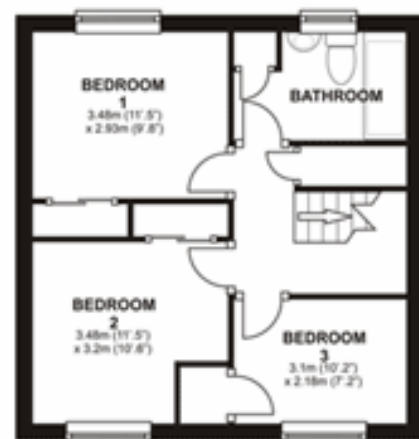

5 Martin Close

GROSS INTERNAL FLOOR AREA APPROX.
83.7 metres sq.
(900.94 sq. Ft)

Ground Floor
Gross internal floor area approx.
42.9 metres sq.
(461.77 sq. ft)

First Floor
Gross internal floor area approx.
40.8 metres sq.
(439.17 sq. ft)

6 Martin Close

GROSS INTERNAL FLOOR AREA APPROX.
83.7 metres sq.
(900.94 sq. Ft)

Ground Floor
Gross internal floor area approx.
42.9 metres sq.
(461.77 sq. ft)

First Floor
Gross internal floor area approx.
40.8 metres sq.
(439.17 sq. ft)