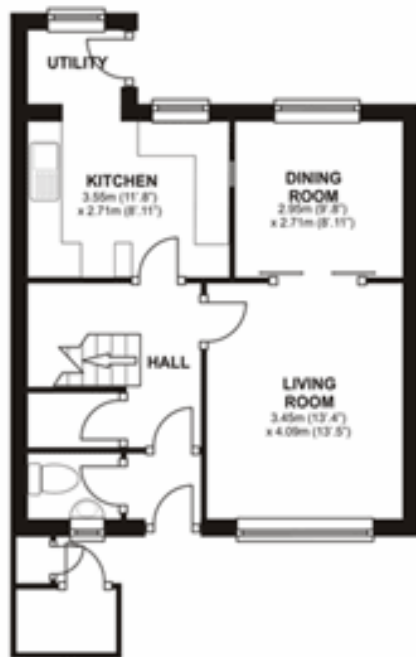

5 Martin Close

GROSS INTERNAL FLOOR AREA APPROX.
83.7 metres sq.
(900.94 sq. Ft)

Ground Floor
Gross internal floor area approx.
42.9 metres sq.
(461.77 sq. ft)

First Floor
Gross internal floor area approx.
40.8 metres sq.
(439.17 sq. ft)

6 Martin Close

GROSS INTERNAL FLOOR AREA APPROX.
83.7 metres sq.
(900.94 sq. Ft)

Ground Floor
Gross internal floor area approx.
42.9 metres sq.
(461.77 sq. ft)

First Floor
Gross internal floor area approx.
40.8 metres sq.
(439.17 sq. ft)